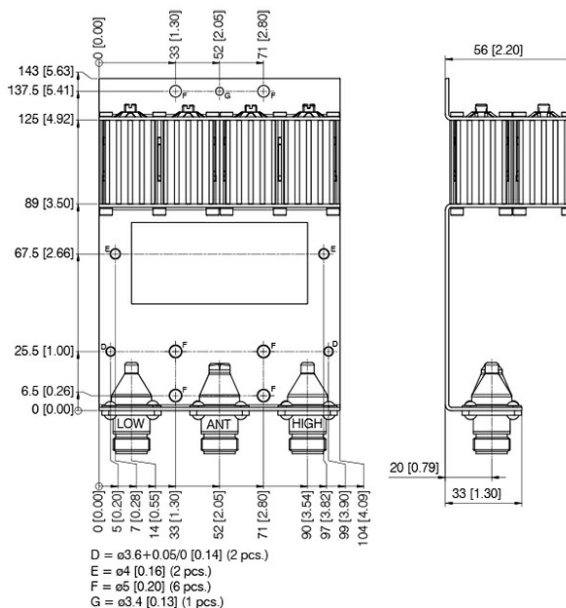

Mini-Duplex for the extended TETRA Band

DESCRIPTION

- The MPX 70/44 380-EXT/406-410 is a 8-resonator small size Duplex Filter especially for Tetra Public Safety extended band radio networks. This compact "miniplier" meets the demand for a modern, space saving, high performance filter.
- Overall the duplexer MPX 70/44 is available in a variety of different versions depending on duplex spacing, frequency, bandwidth and attenuation.
- The MPX 70/44 models are tunable within the frequency range 380 - 470 MHz The miniaturization of the filter has been realized by using special high-Q, temperature compensated helical resonators.
- The housing is made of extruded aluminium, the chassis of steel, and teflon insulation has been applied in the rigid coaxial cables and in the connectors.
- MPX 70/44 380-EXT/406-410 is coated with black vinyl to prevent corrosion.

SPECIFICATIONS

Electrical	
Model	MPX 70/44 380-EXT/406-410
Frequency	380 - 396.5 MHz / 406 - 410 MHz
Max. Input Power	25 W
Insertion Loss Tx-Ant and Ant-Rx	≤ 1.5 dB
Impedance	50 Ω
Isolation Tx - Rx	≥ 60 dB
VSWR	< 1.5:1
Bandwidth	Low: 16.5 MHz High: 4.0 MHz
Mechanical	
Connection(s)	N(f) (BNC(f), TNC(f), UHF(f) or SMA(f) on request)
Dimensions	143 (excl. conn.) x 104 x 56 mm / 5.63 x 4.10 x 2.20 in.
Weight	Approx. 0.7 kg / 1.54 lb.
Environmental	
Operating Temperature Range	-30 °C to +60 °C

ORDERING

Model	Product No.	Frequency
MPX 70/44 380-EXT/406-410	200002903	380 - 396.5 MHz / 406 - 410 MHz

TYPICAL RESPONSE CURVE

MOUNTING DETAILS

All dimensions are given in mm [in.]