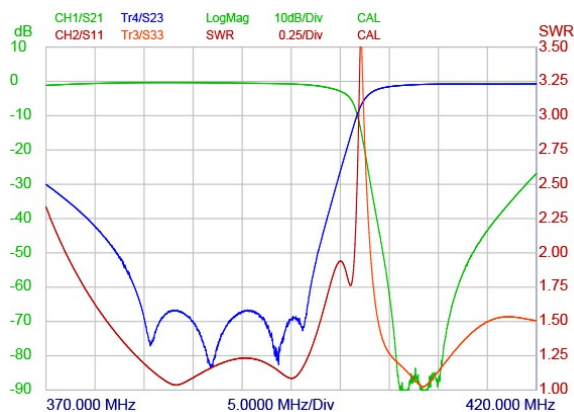

Mini-Duplex for the extended TETRA Band

DESCRIPTION

- The MPX 70/44 380-EXT/406-410 is a 8-resonator small size Duplex Filter especially for Tetra Public Safety extended band radio networks. This compact "miniplier" meets the demand for a modern, space saving, high performance filter.
- Overall the duplexer MPX 70/44 is available in a variety of different versions depending on duplex spacing, frequency, bandwidth and attenuation.
- The MPX 70/44 models are tunable within the frequency range 380 - 470 MHz The miniaturization of the filter has been realized by using special high-Q, temperature compensated helical resonators.
- The housing is made of extruded aluminium, the chassis of steel, and teflon insulation has been applied in the rigid coaxial cables and in the connectors.
- MPX 70/44 380-EXT/406-410 is coated with black vinyl to prevent corrosion.

SPECIFICATIONS

Electrical	
Model	MPX 70/44 380-EXT/406-410
Frequency	380 - 396.5 MHz / 406 - 410 MHz
Max. Input Power	25 W
Insertion Loss Tx-Ant and Ant-Rx	≤ 1.5 dB
Impedance	50 Ω
Isolation Tx - Rx	≥ 60 dB
VSWR	< 1.5:1
Bandwidth	Low: 16.5 MHz High: 4.0 MHz
Mechanical	
Connection(s)	N(f) (BNC(f), TNC(f), UHF(f) or SMA(f) on request)
Dimensions	143 (excl. conn.) x 104 x 56 mm / 5.63 x 4.10 x 2.20 in.
Weight	Approx. 0.7 kg / 1.54 lb.
Environmental	
Operating Temperature Range	-30 °C to +60 °C

ORDERING

Model	Product No.	Frequency
MPX 70/44 380-EXT/406-410	200002903	380 - 396.5 MHz / 406 - 410 MHz

TYPICAL RESPONSE CURVE

MOUNTING DETAILS

All dimensions are given in mm [in.]