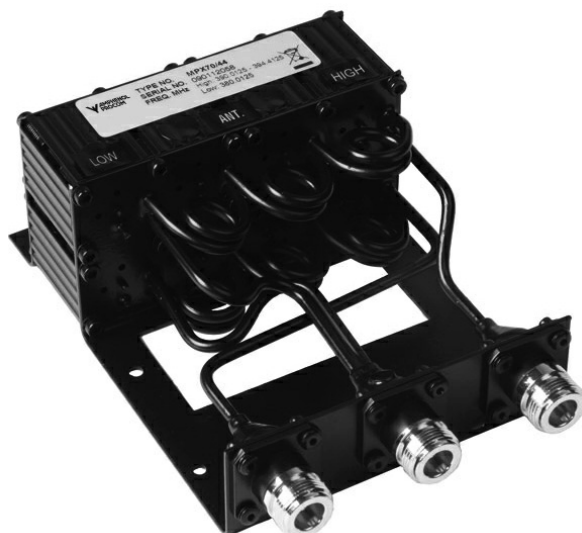

Mini-Duplex for the extended TETRA Band

DESCRIPTION

- The MPX 70/44 380-EXT/406-410 is a 8-resonator small size Duplex Filter especially for Tetra Public Safety extended band radio networks. This compact "miniplier" meets the demand for a modern, space saving, high performance filter.
- Overall the duplexer MPX 70/44 is available in a variety of different versions depending on duplex spacing, frequency, bandwidth and attenuation.
- The MPX 70/44 models are tunable within the frequency range 380 - 470 MHz The miniaturization of the filter has been realized by using special high-Q, temperature compensated helical resonators.
- The housing is made of extruded aluminium, the chassis of steel, and teflon insulation has been applied in the rigid coaxial cables and in the connectors.
- MPX 70/44 380-EXT/406-410 is coated with black vinyl to prevent corrosion.

SPECIFICATIONS

Electrical	
Model	MPX 70/44 380-EXT/406-410
Frequency	380 - 396.5 MHz / 406 - 410 MHz
Max. Input Power	25 W
Insertion Loss Tx-Ant and Ant-Rx	≤ 1.5 dB
Impedance	50 Ω
Isolation Tx - Rx	≥ 60 dB
VSWR	< 1.5:1
Bandwidth	Low: 16.5 MHz High: 4.0 MHz
Mechanical	
Connection(s)	N(f) (BNC(f), TNC(f), UHF(f) or SMA(f) on request)
Dimensions	143 (excl. conn.) x 104 x 56 mm / 5.63 x 4.10 x 2.20 in.
Weight	Approx. 0.7 kg / 1.54 lb.
Environmental	
Operating Temperature Range	-30 °C to +60 °C

ORDERING

Model	Product No.	Frequency
MPX 70/44 380-EXT/406-410	200002903	380 - 396.5 MHz / 406 - 410 MHz

TYPICAL RESPONSE CURVE

MOUNTING DETAILS

All dimensions are given in mm [in.]